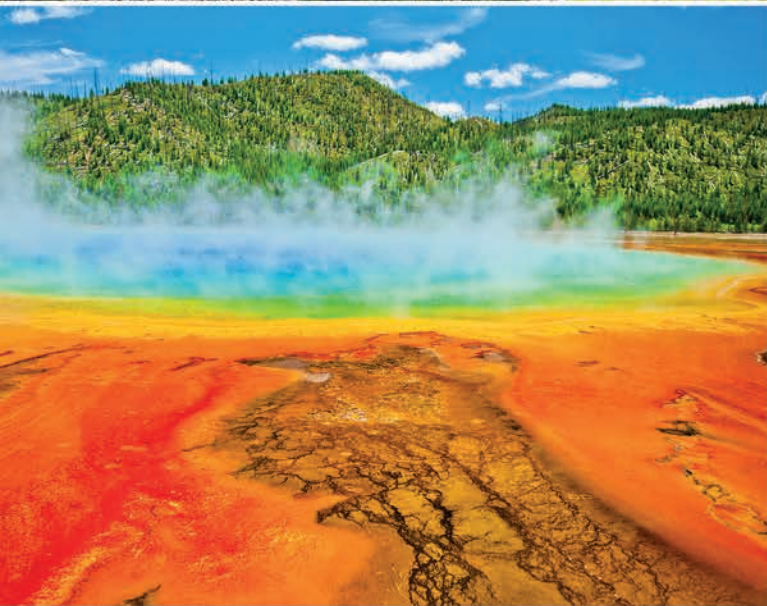

REAL AMERICA UNCOVERED

17 NIGHT FLY DRIVE

PERFECTLY SUITED TO THOSE WHO WANT TO EXPERIENCE THE TOP ATTRACTIONS OF THE WHOLE GREAT AMERICAN WEST REGION, THIS ITINERARY COVERS FIVE STATES AND INCLUDES YELLOWSTONE, GRAND TETON, GLACIER, THEODORE ROOSEVELT AND BADLANDS NATIONAL PARKS, THE BLACK HILLS, HELLS CANYON, MOUNT RUSHMORE AND MORE!

THE GREAT AMERICAN WEST

IDAHO · MONTANA · NORTH DAKOTA · WYOMING · SOUTH DAKOTA

NORTH AMERICA TRAVEL SERVICE