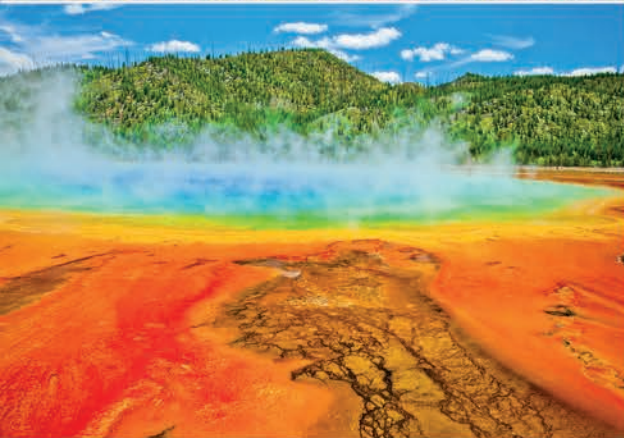

REAL AMERICA UNCOVERED

17 NIGHT FLY DRIVE

PERFECTLY SUITED TO THOSE WHO WANT TO EXPERIENCE THE TOP ATTRACTIONS OF THE WHOLE REGION. THIS ITINERARY INCLUDES YELLOWSTONE, GRAND TETON, GLACIER & BADLANDS NATIONAL PARK, MOUNT RUSHMORE AND MORE!